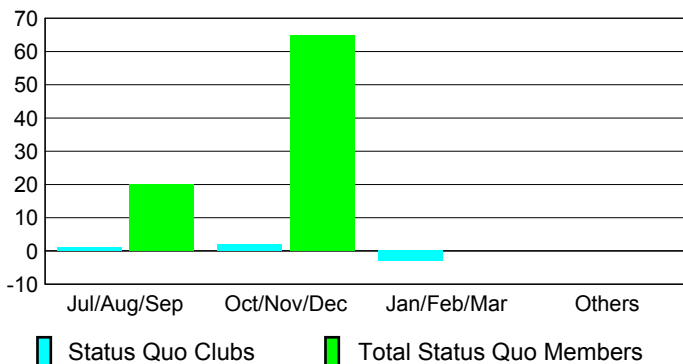

YTD Status Quo Clubs 2008-2009

Status Quo Clubs Compared to Status Quo Members

MEMBERSHIP

Membership Results 2008-2009

Membership 2007-2008

Month	Net Memb Goal	Actual New Memb	Actual Dropped Memb	Gain/Loss of Memb	Gain/Loss of Memb
Jul/Aug/Sep	60	97	-66	31	-19
Oct/Nov/Dec	80	140	-75	65	67
Jan/Feb/Mar	60	153	-75	78	109
Apr/May/June	0	272	-201	71	242
Totals	200	662	-417	245	399