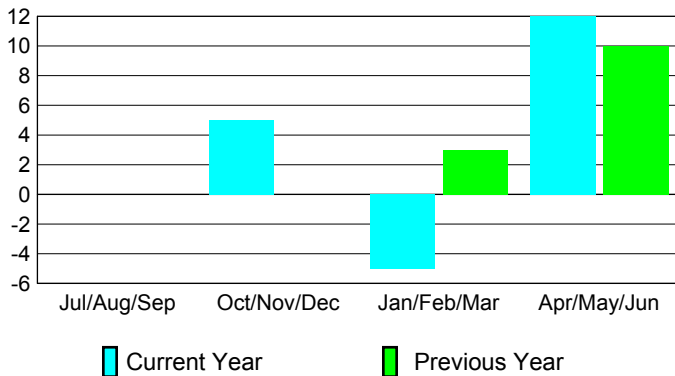

2008-2009 GMT Quarterly Report for District (or Undistricted) District 322C1

GMT: **SANGEETA JATIA**

Location: **INDIA**

GMT CA: **6**

CLUBS

Club Results 2008-2009

Clubs 2007-2008

Month	New Club Goal	Actual New Clubs	Actual Dropped Clubs	Gain/Loss of Clubs	Gain/Loss of Clubs
Jul/Aug/Sep	3	1	-1	0	0
Oct/Nov/Dec	4	5	0	5	0
Jan/Feb/Mar	3	-6	1	-5	3
Apr/May/June	0	14	-2	12	10
Totals	10	14	-2	12	13

Club Results 2008-2009

Goal, New, Dropped, Gain/Loss

Comparison of Club Gain/Loss

Current Year Compared to the Previous Year

YTD Status Quo Clubs 2008-2009

Status Quo Clubs Compared to Status Quo Members

MEMBERSHIP

Membership Results 2008-2009

Membership 2007-2008

Month	Net Memb Goal	Actual New Memb	Actual Dropped Memb	Gain/Loss of Memb	Gain/Loss of Memb
Jul/Aug/Sep	60	97	-66	31	-19
Oct/Nov/Dec	80	140	-75	65	67
Jan/Feb/Mar	60	153	-75	78	109
Apr/May/June	0	272	-201	71	242
Totals	200	662	-417	245	399

Membership Results 2008-2009

Goal, New, Dropped, Gain/Loss

Comparison of Membership Gain/Loss

Current Year Compared to the Previous Year

Gender Comparison 2008-2009

Male

Female