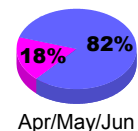

Gender Comparison 2008-2009