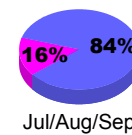

Gender Comparison 2008-2009