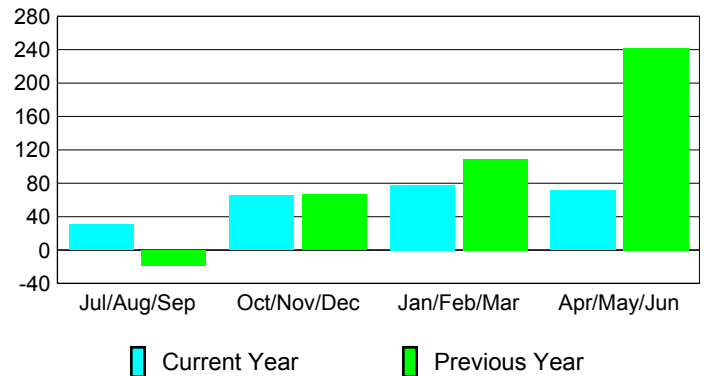

Gender Comparison 2008-2009

Male

Female