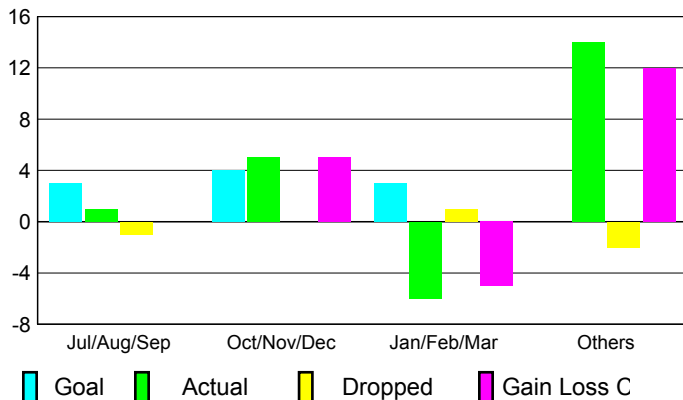

2008-2009 GMT Quarterly Report for District (or Undistricted) District 322C1

GMT: **SANGEETA JATIA**

Location: **INDIA**

GMT CA: **6**

CLUBS

Club Results 2008-2009

Clubs 2007-2008

Month	New Club Goal	Actual New Clubs	Actual Dropped Clubs	Gain/Loss of Clubs	Gain/Loss of Clubs
Jul/Aug/Sep	3	1	-1	0	0
Oct/Nov/Dec	4	5	0	5	0
Jan/Feb/Mar	3	-6	1	-5	3
Apr/May/June	0	14	-2	12	10
Totals	10	14	-2	12	13

Club Results 2008-2009

Goal, New, Dropped, Gain/Loss

Comparison of Club Gain/Loss

Current Year Compared to the Previous Year