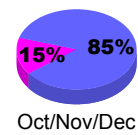

Gender Comparison 2008-2009