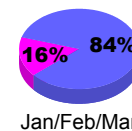

Gender Comparison 2008-2009